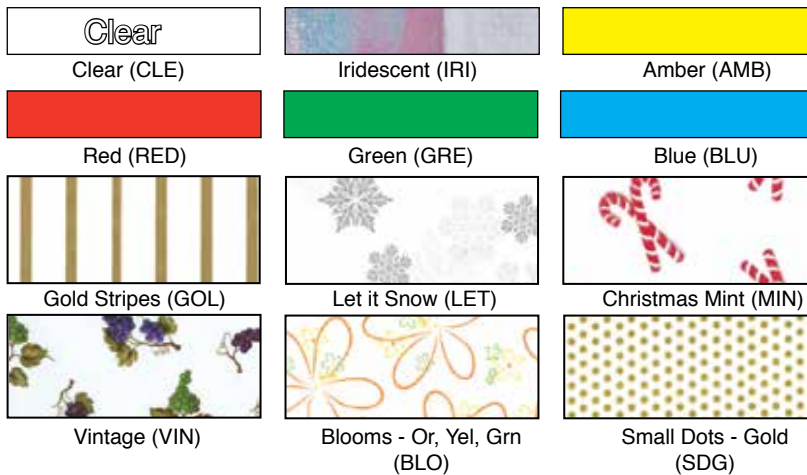

# Polypropylene Rolls

Product Code	Size	Mil Wt	Pkg	Actual (Ship) Wt	1	5	10	25+
<b>Poly Rolls - Made in USA (BOPP Film)</b>								
<b>Clear</b>								
PO-20CLE	20" x 100'	1.0 mil	1	2.0	6.31	5.91	5.80	5.47
PO-30CLE	30" x 100'	1.0 mil	1	2.0	8.77	8.23	8.07	7.60
PO-301500CLE	30" x 1500'	1.2 mil	1	24 (24)	113.90	109.83	105.76	103.44
PO-40CLE	40" x 100'	1.0 mil	1	3.0	11.19	10.49	10.30	9.70
PO-401500CLE	40" x 1500'	1.2 mil	1	30 (30)	157.45	151.82	146.20	142.99
<b>Stock Colors - 1.0 Mil</b>								
PO-30__	30" x 100' - All Colors		1	2.0	14.27	12.98	12.65	12.31
PO-30IRI	30" x 100' - Iridescent Only		1	2.0	42.14	38.32	37.33	36.33
PO-40__	40" x 100' - AMB, RED, GRE Only		1	3.0	17.35	15.78	15.37	14.96
PO-P30__	30" x 100' - Prints		1	2.0	14.27	12.87	12.48	12.08

# Basket Bags, Shrink Domes & Wrap

Basket Bags retain shape & don't shrink.  
FDA Compliant for Direct Food Contact

Crystal Clear • FDA Compliant for Direct Food Contact • Shrinks at Low Temperatures  
45% / 45% Shrink Factor