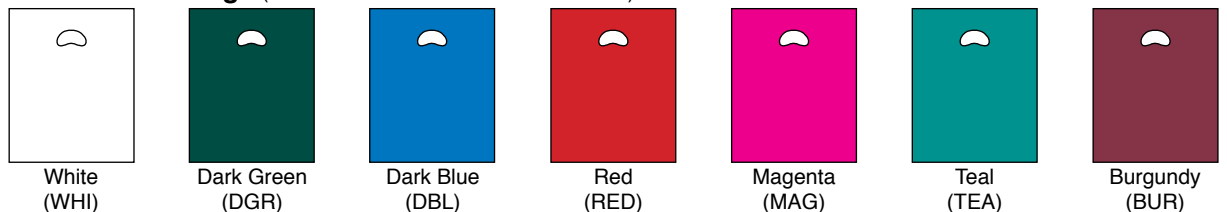

Product Code	Size	Colors	Ctn. Pk.	Mil. Wt.	Actual (Ship) Wt	1	5	10	25+
Lo-Density T-Shirt Bags - White 100% Lo-Density Polyethylene									
CP-LARGET	12" x 7-1/2" x 24"	White Only	500	1.25	20 (20)	99.82	93.31	91.57	86.80
Hi-Density Bags									
A proprietary blend of both Hi-Molecular, Hi-Density and Lo-Density resins. Bags contain 20-30% recycled material.									
T-Shirt Bags, White									
HD-E11WHI	11-1/2" x 6-1/2" x 21-1/2"	White Only	1000	0.52	11 (11)	53.64	50.14	49.21	46.64
HD-E12WHI	12" x 7" x 22"	White Only	1000	0.55	15 (15)	82.16	76.80	75.37	71.44
T-Shirt Bags, Colored Premium									
HD-12	12" x 7-1/2" x 23"	Colors	1000	0.60	17 (17)	88.07	82.32	80.79	76.58
HD-12THA	12" x 7" x 22"	Thank You Print	1000	0.55	17 (17)	78.71	73.57	72.20	68.44
HD-20WHI	20" x 10" x 30"	White Only	500	0.80	21 (21)	194.14	181.48	178.11	168.82
Merchandise Bags									
HD-69WHI	6-1/2" x 9-1/2"	White	1000	0.55	3 (3)	19.57	18.30	17.96	17.02
HD-69	6-1/2" x 9-1/2"	Colors	1000	0.55	3 (3)	23.53	21.99	21.59	20.46
HD-811WHI	8-1/2" x 11"	White	1000	0.60	5 (5)	26.77	25.03	24.56	23.28
HD-811	8-1/2" x 11"	Colors	1000	0.60	5 (5)	32.13	30.04	29.48	27.94
HD-1215WHI	12" x 15"	White	1000	0.60	8 (8)	48.23	45.09	44.25	41.94
HD-1215	12" x 15"	Colors	1000	0.60	8 (8)	57.91	54.14	53.13	50.36
HD-12318WHI	12" x 3" x 18" w/ handle	White	500	0.70	7 (7)	37.86	35.39	34.73	32.92
HD-12318	12" x 3" x 18" w/ handle	Colors	500	0.70	7 (7)	45.45	42.48	41.69	39.52
HD-13321WHI	13" x 3" x 21" w/ handle	White	500	0.70	9 (9)	47.15	44.08	43.26	41.00
HD-13321	13" x 3" x 21" w/ handle	Colors	500	0.70	9 (9)	56.58	52.89	51.91	49.20
HD-16424WHI	16" x 4" x 24" w/ handle	White	500	0.75	13 (13)	66.88	62.52	61.36	58.16
HD-16424	16" x 4" x 24" w/ handle	Colors	500	0.75	13 (13)	80.25	75.01	73.62	69.78
HD-20430WHI	20" x 4" x 30"	White	500	0.80	20 (20)	98.49	92.06	90.35	85.64
HD-24WHI	24" x 6" x 36"	White	300	0.80	18 (18)	101.64	95.01	93.24	88.38