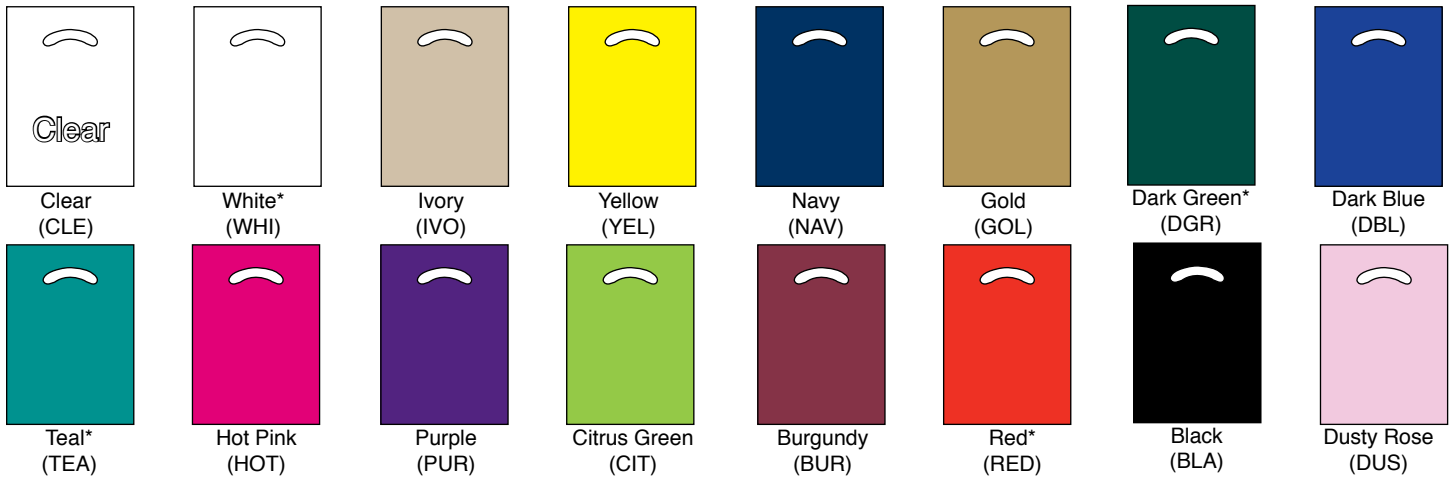

Poly Merchandise & Garment Bags

**Super Gloss
Linear Lo Density Bags**

**Patch Handle Bags
with Reinforced Die Cut**

**Non-Woven Zipper
Garment Bags**

**White & Clear Poly
Garment Bags**

Super Gloss Die-Cut Handle Bags

Product Code	Size	Colors	Ctn	Mil Wt	Actual (Ship) Wt	Each	1	5	10	25+
Super Gloss Poly Bags w/die cut handle (A proprietary blend of Linear Lo-Density Polyethylene) Contains 20-30% recycled material.										
SG-912	9" x 12"	All Colors	1000	1.25	9 (9)		54.56	51.00	50.05	47.44
SG-1215	12" x 15"	All Colors	1000	1.25	15 (15)		84.64	79.12	77.65	73.60
SG-15184	15" x 18" x 4"	All Colors	500	1.25	14 (14)		71.83	67.14	65.90	62.46
SG-18184 *	18" x 18" x 4"	Ltd. Colors*	500	1.25	17 (17)		82.73	77.34	75.90	71.94
SG-20205	20" x 20" x 5"	All Colors	500	1.5	19 (19)		97.93	91.55	89.84	85.16
SG-24245 *	24" x 24" x 5"	Ltd. Colors*	500	1.5	27 (27)		149.50	139.75	137.15	130.00
Patch Handle w/ reinforced die cut (Lo-Density Polyethylene) Colors: Dark Green (DGR) & Navy (NAV)										
PB-PH12DGR	12" x 15"	Dark Green	500	1.75	15 (15)		114.36	106.90	104.91	99.44
PB-PH12NAV	12" x 15"	Navy	500	1.75	15 (15)		132.35	119.77	116.49	112.66
PB-PH16DGR	16" x 18" x 4"	Dark Green	500	1.75	23 (23)		152.44	142.50	139.85	132.56
Garment Bags on a Roll (Lo-Density Polyethylene)										
GB-54CLE	21" x 3" x 54"	Clear	333	1	30 (30)		113.11	105.74	103.77	98.36
GB-54WHI	21" x 3" x 54"	White	333	1	30 (30)		120.18	112.34	110.25	104.50
Zipper Garment Bags; Non-woven polypropylene, 75 grams										
NW-ZG44BLA	24" x 44"	Black Only	100		34 (42)	3.69	267.26	249.83	245.18	232.40
NW-ZG54BLA	24" x 54"	Black Only	100		37 (51)	4.41	319.93	299.07	293.50	278.20