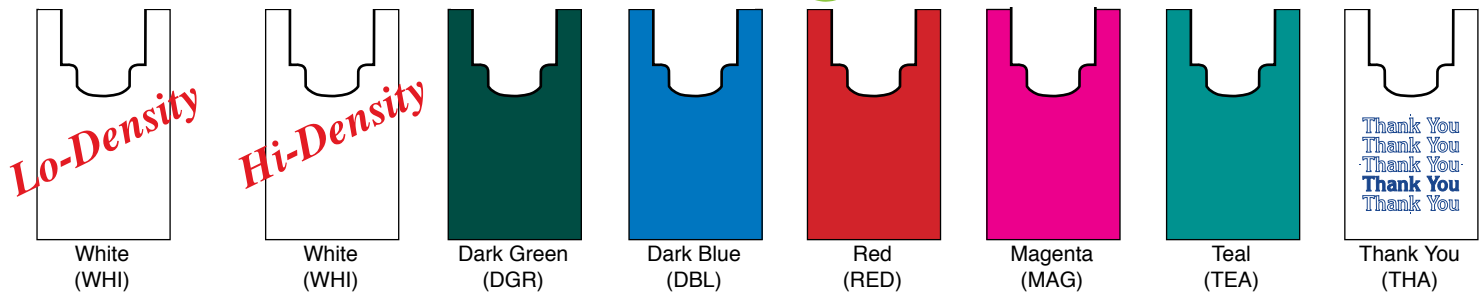

Paper used is salvage or post industrial waste paper that has already served its intended purpose in industries such as textiles.

Product Code	Size	Ctn	Actual (Ship) Wt	1	5	10	25+
Random Bags - (Recyclable & Biodegradable) Made in USA							
RM-4316	4" x 3" x 16"	1000	27 (27)	51.98	48.59	47.69	45.20
RM-4311	4" x 3" x 11"	1000	19 (19)	43.13	40.31	39.56	37.50
RM-69	6-1/4" x 9-1/4"	1000	15 (15)	33.93	31.71	31.12	29.50
RM-811	8-1/2" x 11"	1000	25 (25)	48.88	45.69	44.84	42.50
RM-1215	12" x 15"	1000	45 (45)	68.43	63.96	62.77	59.50
RM-TI2030	20" x 30"; 12 lb Tissue Sheets	100	2.5 (3)	33.93	31.71	31.12	29.50

Please note that designs are random and will vary by case. Two or more designs per case.

Poly T-Shirt & Merchandise Bags

Colors available in Merchandise bags (not all sizes have handles - see below)