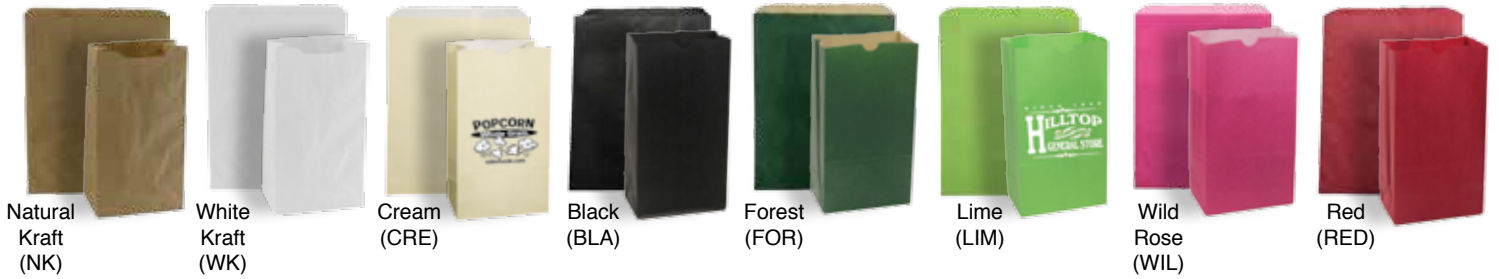

# Paper Merchandise & SOS Bags

 These bags are biodegradable and are recyclable. Colored Kraft bags contain non-toxic dyes.

1 Unit = 1 Carton

Product Code	Size	Ctn.	Pk.	Basis Wt.	Actual (Ship) Wt	1	5	10	25+
<b>Kraft Merchandise Bags (Pinch Bottom) MADE IN USA -100% recycled paper (avg 95% PCR) &amp; printed with waterbased inks.</b>									
<b>White Kraft</b>									
WC-WK57	5" x 7-1/2"	1000		30	8 (8)	40.78	38.12	37.41	35.46
WC-WK69	6-1/4" x 9-1/4"	1000		30	13 (13)	36.02	33.67	33.04	31.32
WC-WK710	7-1/2" x 10-1/2"	1000		30	12 (12)	48.02	44.89	44.06	41.76
WC-WK811	8-1/2" x 11"	1000		30	18 (18)	64.06	59.88	58.76	55.70
WC-WK1215	12" x 15"	1000		35	34 (34)	102.99	96.28	94.49	89.56
WC-WK12218	12" x 2-3/4" x 18"	500		35	25 (25)	68.36	63.90	62.71	59.44
WC-WK14321	14" x 3" x 21"	500		30	33 (33)	98.07	91.68	89.97	85.28
<b>Natural Kraft</b>									
WC-NK35	3-1/2" x 5-1/4"	2000		30	8 (8)	38.62	36.10	35.43	33.58
WC-NK57	5" x 7-1/2"	1000		30	8 (8)	28.15	26.32	25.83	24.48
WC-NK69	6-1/4" x 9-1/4"	1000		30	13 (13)	32.80	30.66	30.09	28.52
WC-NK710	7-1/2" x 10-1/2"	1000		30	12 (12)	38.13	35.65	34.98	33.16
WC-NK811	8-1/2" x 11"	1000		30	18 (18)	46.55	43.52	42.71	40.48
WC-NK1013	10" x 13"	1000		30	22 (22)	59.27	55.41	54.37	51.54
WC-NK1215	12" x 15"	1000		30	29 (29)	73.51	68.71	67.44	63.92
WC-NK12218	12" x 2-3/4" x 18"	500		35	25 (25)	54.37	50.83	49.88	47.28
WC-NK14321	14" x 3" x 21"	500		35	33 (33)	71.85	67.17	65.92	62.48
WC-NK16324	16" x 3-3/4" x 24"	500		40	44 (44)	95.13	88.92	87.27	82.72
<b>Tinted/Dyed Colors (Shown Above)</b>									
WC-69	6-1/4" x 9-1/4"	1000		30	13 (13)	61.41	57.41	56.34	53.40
WC-811	8-1/2" x 11"	1000		30	18 (18)	87.52	81.81	80.29	76.10
WC-1215	12" x 15" (BLA & CRE only)	1000		30	34 (34)	152.88	142.91	140.25	132.94
<b>SOS Bags (Flat Bottom - Self-Opening Style) MADE IN USA from 100% recycled paper (minimum 40% PCR) &amp; printed with waterbased inks.</b>									
<b>White Kraft</b>									
WC-SOSWK1	1# (3-1/2" x 2-3/8" x 6-5/8")	1000		30	10 (10)	42.48	39.71	38.97	36.94
WC-SOSWK2	2# (4-1/4" x 2-3/8" x 8 3/16")	500		35	5 (7)	24.89	23.26	22.83	21.64
WC-SOSWK4	4# (5" x 3-1/8" x 9-5/8")	500		35	9 (10)	25.99	24.30	23.84	22.60
WC-SOSWK6	6# (6" x 3-5/8" x 11-1/16")	500		35	11 (11)	34.18	31.95	31.35	29.72
WC-SOSWK8	8# (6-1/4" x 3-13/16 x 12-1/2")	500		35	13 (15)	40.14	37.52	36.82	34.90
WC-SOSWK12	12# (7-1/8" x 4 3/8" x 13-15/16")	500		35	17 (17)	49.47	46.25	45.39	43.02
<b>Natural Kraft</b>									
WC-SOSNK1	1# (3-1/2" x 2-3/8" x 6-5/8")	1000		30	10 (10)	37.86	35.39	34.73	32.92
WC-SOSNK2	2# (4-1/4" x 2-3/8" x 8-3/16")	500		35	5 (7)	21.23	19.84	19.48	18.46
WC-SOSNK4	4# (5" x 3-1/8" x 9-5/8")	500		35	9 (10)	22.22	20.77	20.38	19.32
WC-SOSNK6	6# (6" x 3-5/8" x 11-1/16")	500		35	11 (11)	28.34	26.49	26.00	24.64
WC-SOSNK12	12# (7-1/8" x 4-1/8" x 13-15/16")	500		35	17 (17)	36.71	34.31	33.68	31.92
WC-SOSNK20	20# (8-1/4" x 5-1/4" x 16-1/8")	500		40	26 (26)	52.03	48.63	47.73	45.24
<b>Colored SOS: Wild Rose (WIL), Black (BLA), Lime (LIM), Red (RED), Forest (FOR) &amp; Cream (CRE)</b>									
WC-SOS6	6# (6" x 3-5/8" x 11-1/16")	500		35	13 (13)	79.86	74.65	73.26	69.44