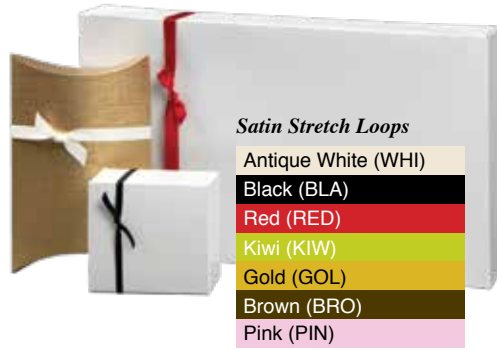

Stretch Loops & Cords

1 Unit = 1 Pkg

Product Code	Colors	Size/Style	Usage	1	5	10	25+
Satin Stretch Loops (50 Loops/Pkg)							
SR-SL510 BLA	Black Only	10" loop x 5mm (3/16")		16.15	15.09	14.81	14.04
SR-SL1210	All Colors	10" loop x 12mm (1/2")		23.64	22.10	21.69	20.56
SR-SL1216	All Colors	16" loop x 12mm (1/2")		33.17	31.00	30.43	28.84
Stretch Loops: 1/16" Round Cord (100 Loops/Pkg) All Colors listed above unless noted below							
BE-LOOP6	N/A COP & HUN	6" Loop / 15" Cut	Earring Box	6.66	5.95	5.86	5.69
BE-LOOP8	GOL & SIL only	8" Loop / 17" Cut	Bracelet Box	7.29	6.52	6.41	6.22
BE-LOOP10	N/A COP & HUN	10" Loop / 18" Cut	Gift Cert. Box, CD Case	8.14	7.28	7.16	6.95
BE-LOOP16	GOL & SIL only	16" Loop / 25" Cut	Glove, Wallet, Book Box	9.84	8.80	8.65	8.40
BE-LOOP19	All Colors	19" Loop / 28" Cut	Tie Size Box	11.10	9.92	9.76	9.48
BE-LOOP22	N/A COP	22" Loop / 31" Cut	Shirt, Lingerie Box	12.06	10.78	10.60	10.30
BE-LOOP28GOL	GOL only	28" Loop / 34" Cut	Dress, Jacket Box	14.14	12.64	12.44	12.07
Elasti-Stretch Loops: 1/4" Flat Cord (100 Loops/Pkg) Colors: Gold (GOL) or Silver (SIL)							
BE-EL73606	GOL & SIL only	6" Loop / 15" Cut	Earring Size Box	9.18	8.21	8.07	7.84
BE-EL73610	GOL & SIL only	10" Loop / 18" Cut	Gift Cert. Box, CD Case	10.85	9.70	9.54	9.27
BE-EL73619	GOL only	19" Loop / 28" Cut	Tie Box	14.82	13.25	13.04	12.66
Stretch Cord Roll Colors: 1/16" Round Cord in Metallic Gold (GOL) & Metallic Silver (SIL)							
BE-50	GOL & SIL only	50 Yd Roll		13.54	12.32	11.91	11.50
Tinsel Cord Roll (Does not stretch) 1/16" round cord in Metallic Gold (GOL) & Metallic Silver (SIL)							
BE-TC100	GOL & SIL only	100 Yd Roll		11.86	10.73	10.44	10.09

Printed Curling Ribbon

1 Unit = 1 Roll

Product Code	Actual Wt	1	5	10	25+	
Printed Curling Ribbon						
BE-PC	3/8" x 250 Yds	0.4	7.84	7.13	6.90	6.66
BE-PC	1/4" x 250 Yds	0.3	6.20	5.64	5.45	5.27