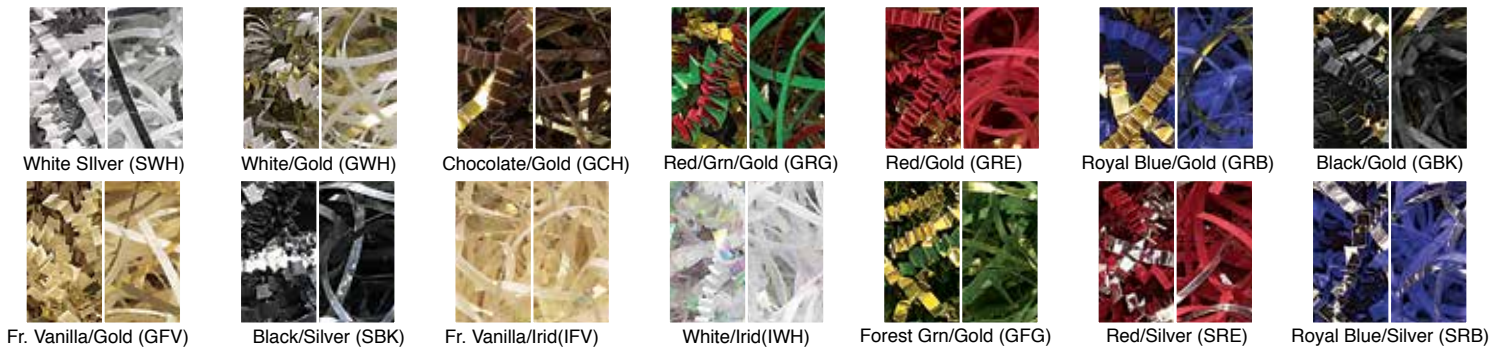

Shreds & Sheets

100% Paper - Crinkle Cut™ & Parchment Colors

Blended Materials - Crinkle Cut™ & Parchment

Polypropylene Shred and Sheets

70% Min. Recycled Content 30% Min. Recycled Content

1 Unit = 1 Carton

Product Code	Description	Ctn	Actual (Ship) Wt	1	5	10	25+
100% Paper - Crinkle Shred*							
SP-10__	Colors & Christmas Blend*	10 Lb.	10 (28)	28.58	27.56	26.54	25.95
SP-40__	Colors & Christmas Blend*	40 Lb.	40 (107)	108.49	104.61	100.74	98.52
SP-10WH	White*	10 Lb.	10 (28)	24.62	23.74	22.86	22.36
SP-40WH	White*	40 Lb.	40 (107)	89.55	86.35	83.16	81.33
SP-10KR	Kraft*	10 Lb.	10 (28)	20.09	19.37	18.66	18.25
SP-40KR	Kraft*	40 Lb.	40 (107)	70.50	67.98	65.47	64.03
100% Paper - Parchment Shred*							
SP-PAR__	Solid Colors, White & Christmas Blend*	10 Lb.	10 (28)	22.32	21.53	20.73	20.27
SP-PARKR	Kraft*	10 Lb.	10 (28)	20.09	19.37	18.66	18.25
Blended Materials - Crinkle Shred*							
SP-10__	Gold, Silver & Iridescent Blends*	10 Lb.	10 (28)	50.39	48.59	46.79	45.76
Blended Materials - Parchment Shred*							
SP-PAR__	Gold, Silver & Iridescent Blends*	10 Lb.	10 (28)	50.39	48.59	46.79	45.76
Polypropylene Shred Shreds 5lb. (1/8" Cut)*							
SP-POLCLE	Clear*	5 Lb.	5 (16)	23.52	22.68	21.84	21.36
SP-MYLSIL	Silver*	5 Lb.	5 (16)	37.36	36.02	34.69	33.93
SP-MYL__	Gold* (GOL) & Red* (RED)	5 Lb.	5 (16)	50.92	49.10	47.28	46.24
SP-MYL120	20% Iridescent / 100% Clear*	5 Lb.	5 (16)	29.11	28.07	27.03	26.43
Sheets 18" x 30"							
SP-M18SIL	Silver	100	3 (3)	16.30	14.77	14.40	14.04
SP-M18__	Red & Gold	100	3 (3)	33.88	31.67	31.08	29.46
SP-M18IRI	Iridescent	100	3 (3)	47.50	44.40	43.57	41.30