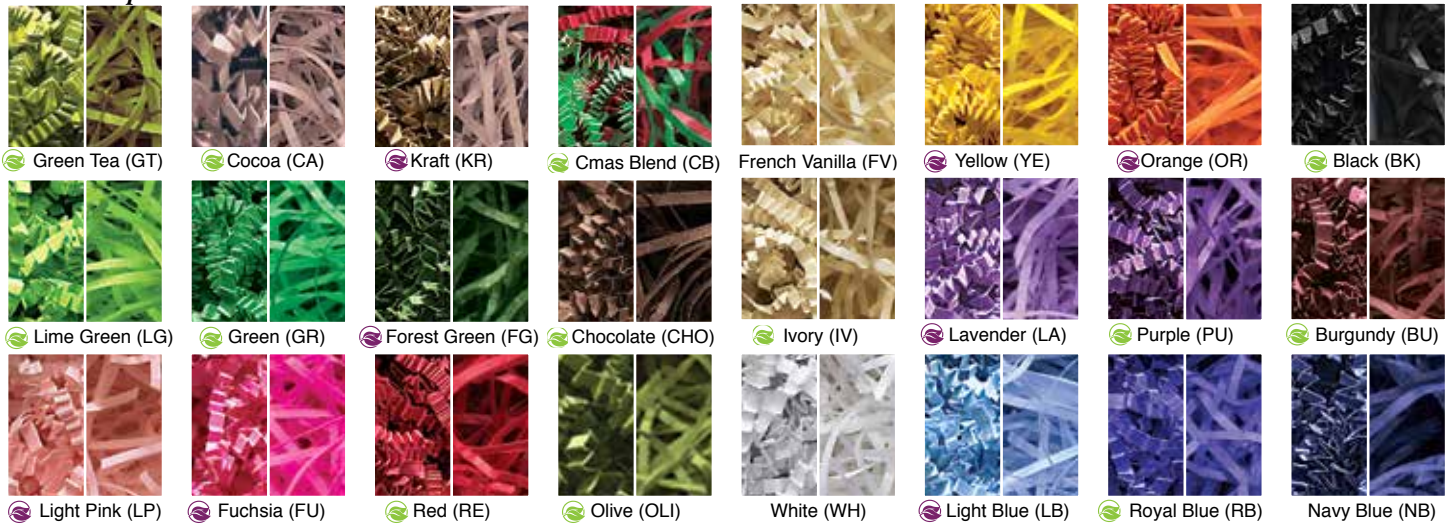

Shreds & Sheets

100% Paper - Crinkle Cut™ & Parchment Colors

Blended Materials - Crinkle Cut™ & Parchment

Polypropylene Shred and Sheets

70% Min. Recycled Content 30% Min. Recycled Content

1 Unit = 1 Carton

Product Code	Description	Ctn	Actual (Ship) Wt	1	5	10	25+
100% Paper - Crinkle Shred*							
SP-10__	Colors & Christmas Blend*	10 Lb.	10 (28)	28.58	27.56	26.54	25.95
SP-40__	Colors & Christmas Blend*	40 Lb.	40 (107)	108.49	104.61	100.74	98.52
SP-10WH	White*	10 Lb.	10 (28)	24.62	23.74	22.86	22.36
SP-40WH	White*	40 Lb.	40 (107)	89.55	86.35	83.16	81.33
SP-10KR	Kraft*	10 Lb.	10 (28)	20.09	19.37	18.66	18.25
SP-40KR	Kraft*	40 Lb.	40 (107)	70.50	67.98	65.47	64.03
100% Paper - Parchment Shred*							
SP-PAR__	Solid Colors, White & Christmas Blend*	10 Lb.	10 (28)	22.32	21.53	20.73	20.27
SP-PARKR	Kraft*	10 Lb.	10 (28)	20.09	19.37	18.66	18.25
Blended Materials - Crinkle Shred*							
SP-10__	Gold, Silver & Iridescent Blends*	10 Lb.	10 (28)	50.39	48.59	46.79	45.76
Blended Materials - Parchment Shred*							
SP-PAR__	Gold, Silver & Iridescent Blends*	10 Lb.	10 (28)	50.39	48.59	46.79	45.76
Polypropylene Shred Shreds 5lb. (1/8" Cut)*							
SP-POLCLE	Clear*	5 Lb.	5 (16)	23.52	22.68	21.84	21.36
SP-MYLSIL	Silver*	5 Lb.	5 (16)	37.36	36.02	34.69	33.93
SP-MYL__	Gold* (GOL) & Red* (RED)	5 Lb.	5 (16)	50.92	49.10	47.28	46.24
SP-MYL120	20% Iridescent / 100% Clear*	5 Lb.	5 (16)	29.11	28.07	27.03	26.43
Sheets 18" x 30"							
SP-M18SIL	Silver	100	3 (3)	16.30	14.77	14.40	14.04
SP-M18__	Red & Gold	100	3 (3)	33.88	31.67	31.08	29.46
SP-M18IRI	Iridescent	100	3 (3)	47.50	44.40	43.57	41.30